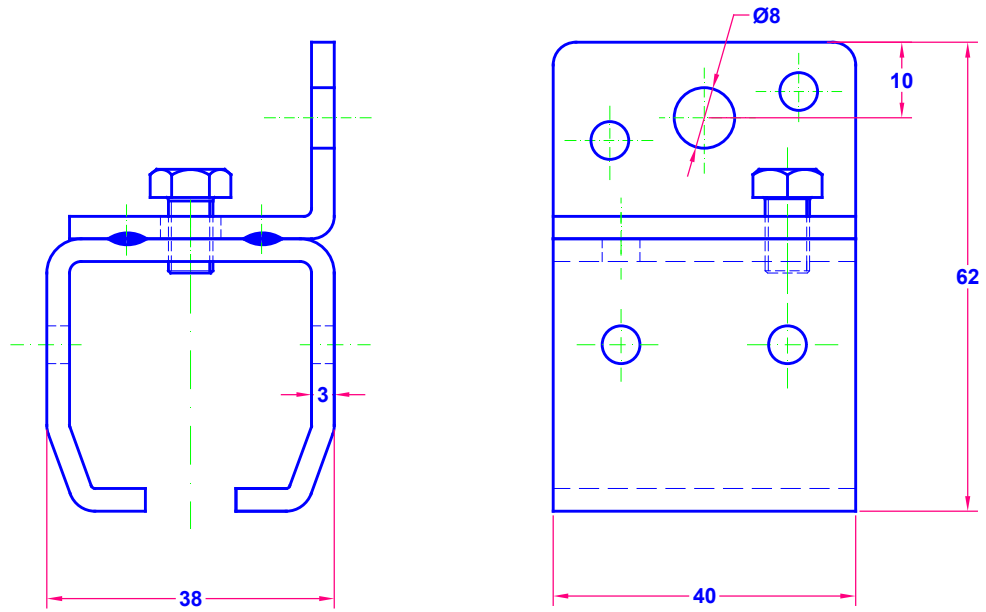

				Substitution:		Scale: 1:1	Material:
				Tolerance:		Subject: 21.B01 Θέμα:	
				Date Ημερομ.	Name Όνομα	 <b>NIKO HELM HELLAS S.A.</b> MANUFACTURERS OF SLIDING DOOR FITTINGS AND CONVEYOR SYSTEMS 82ο Km. ATHENS-KORINTHOS 201 00 KORINTH P.O. BOX 209 GREECE	
				Drawn:	P.Μpetos		
				Checked:			
A\A	Review	Date	Name	Review			